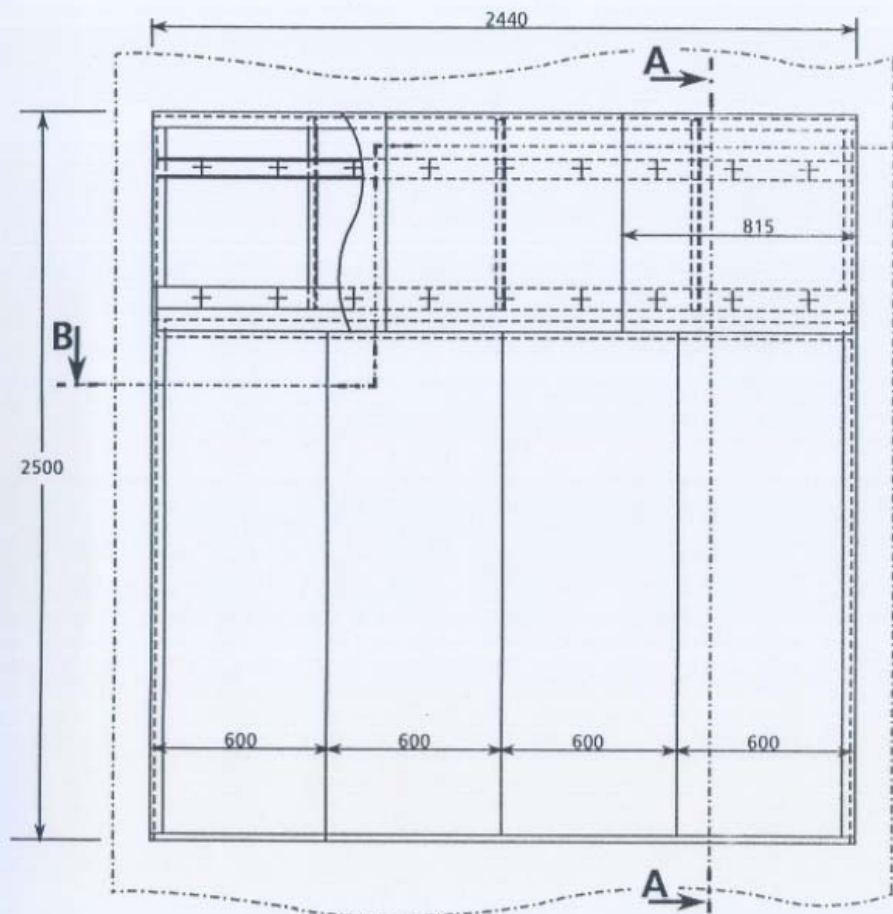

ROCKWOOL France  
B15 BULKHEAD

  
 Danish  
 Institute of  
 Fire Technology  
 File no. G 10 386

*Tommy Gillestrup*

ROCKWOOL frame  
B15 BULKHEAD

Danish Institute of Fire Technology  
File no. G10386

*Arne Billeby*