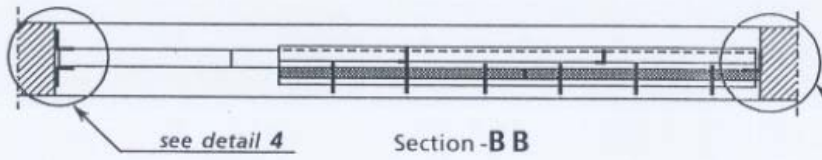

ROCKWOOL France  
B15 BULKHEAD

  
 Danish  
 Institute of  
 Fire Technology  
 File no. G 10 386

*Tommy Gillestrup*

ROCKWOOL frame  
B15 BULKHEAD

Danish Institute of Fire Technology  
File no. G10386

*Arne Billeby*