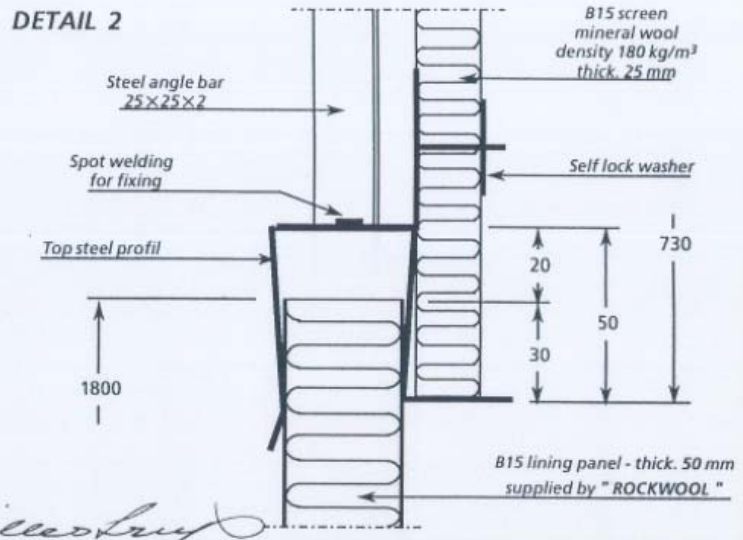

ROCKWOOL France  
B15 BULKHEAD

  
 Danish  
 Institute of  
 Fire Technology  
 File no. G 10 386

*Tommy Gillestrup*

ROCKWOOL frame  
B15 BULKHEAD

Danish Institute of Fire Technology  
File no. G10386

*Arne Billeby*