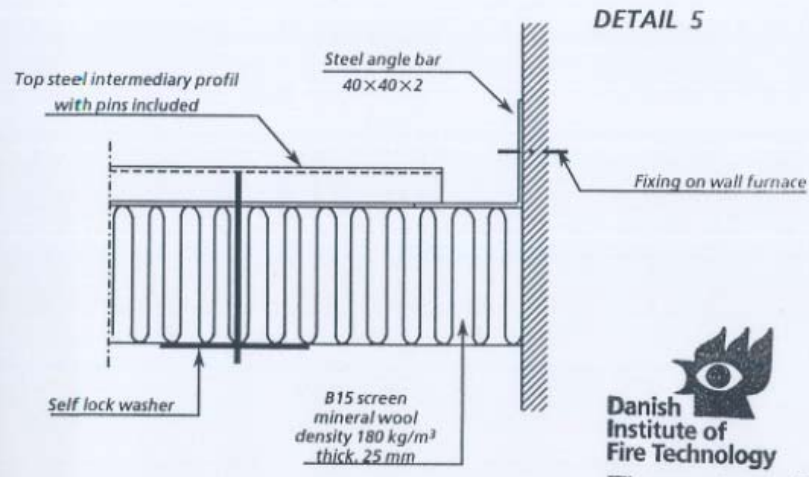

ROCKWOOL France  
B15 BULKHEAD

  
 Danish  
 Institute of  
 Fire Technology  
 File no. G 10 386

*Tommy Gillestrup*

ROCKWOOL frame  
B15 BULKHEAD

Danish Institute of Fire Technology  
File no. G10386

*Arne Billeby*