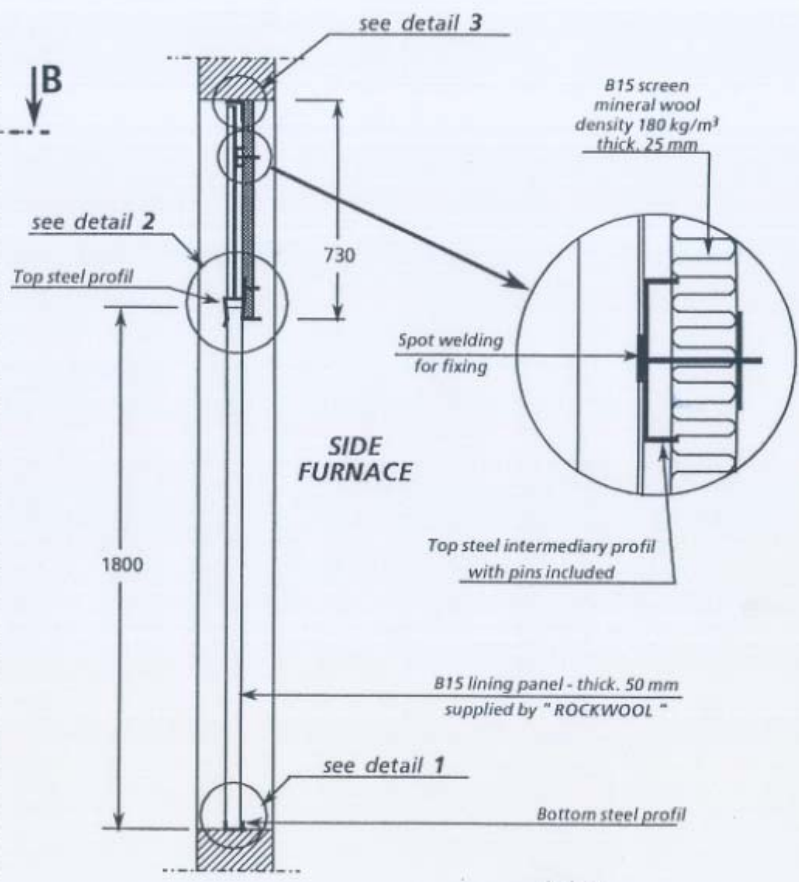

ROCKWOOL France  
B15 BULKHEAD

  
 Danish  
 Institute of  
 Fire Technology  
 File no. G 10 386

*Tommy Gillestrup*

ROCKWOOL frame  
B15 BULKHEAD

Danish Institute of Fire Technology  
File no. G10386

*Arne Billeby*