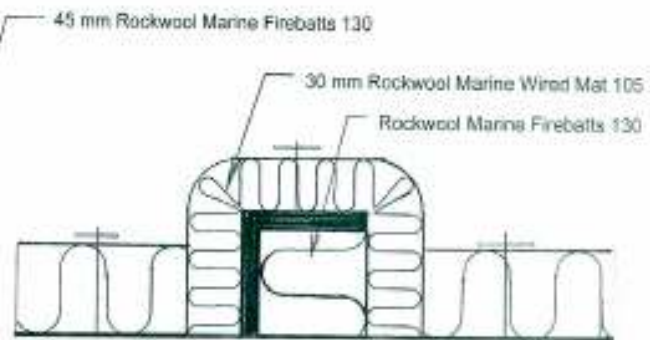

30 mm Rockwool Marine Wired Mat 105

45 mm Rockwool Marine Firebatts 130

45 mm Rockwool Marine Firebatts 130

30 mm Rockwool Marine Wired Mat 105

Rockwool Marine Firebatts 130

80 mm

Danish Institute of Fire
and Security Technology

File no. PG 10944

Tommy Christensen

Date: 2011.08.30

Drawing: KMP

Scale: not to scale

A 60 deck insulated with 45 mm
Rockwool Marine Firebatts 130
and 30 mm Rockwool Marine Wired Mat
105 at stiffeners

Rockwool International A/S